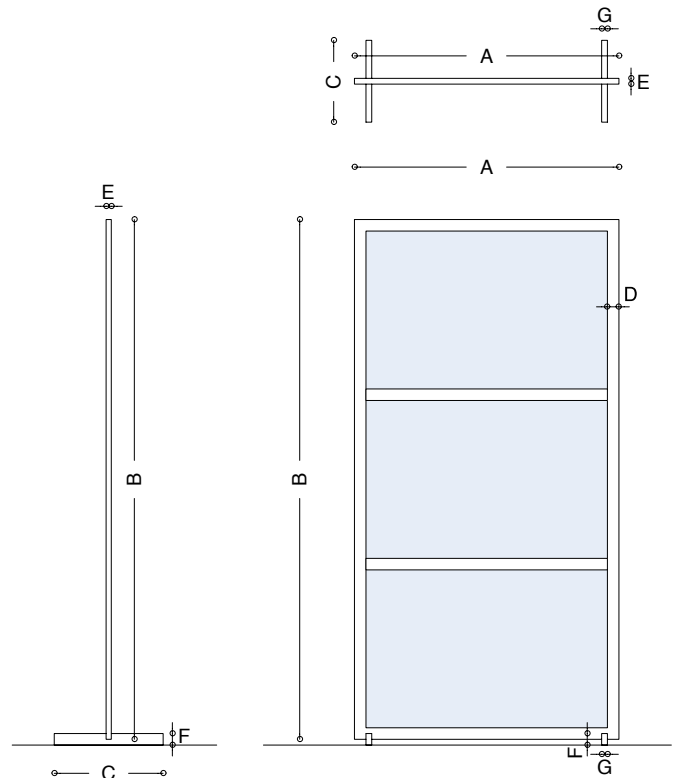

SAFE

In case of falling, its light materials do not cause any injury.

TECHNICAL DATA SHEET

	A	B	D-F	G-E	Through-hole	Weight
LEAF F010	97	191	4	2	89 x 183	4 kg
LEAF T011	76	147	4	2	68 x 139	2,8 kg

Sizes in cm