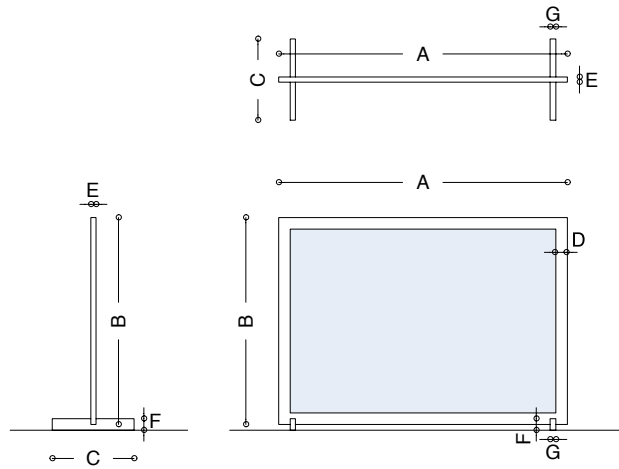

MADE IN ITALY

Frame in light natural wood miters glued together - 1 mm ExtraClear barrier (protective film on both sides to be removed).

EASY TO ASSEMBLE

Thanks to the support in natural wood, the divider can be placed on every surface, either horizontally or vertically.

SAFE

In case of falling, its light materials do not cause any injury.

TECHNICAL DATA SHEET

	A	B	D	Through-hole	Weight
LEAF T001	97	67	4	89 x 59	1,5 kg
LEAF T002	106	76	4	98 x 68	1,8 kg
LEAF T003	76	56	4	68 x 48	1,2 kg