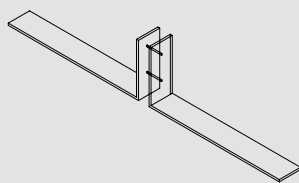

BRUSHED STEEL (optional)

	C	F	G	JOINT TYPE
WOOD	40	4	2	Snap-on
BRUSHED STEEL	20	10	0,3	Through screws

Sizes in cm